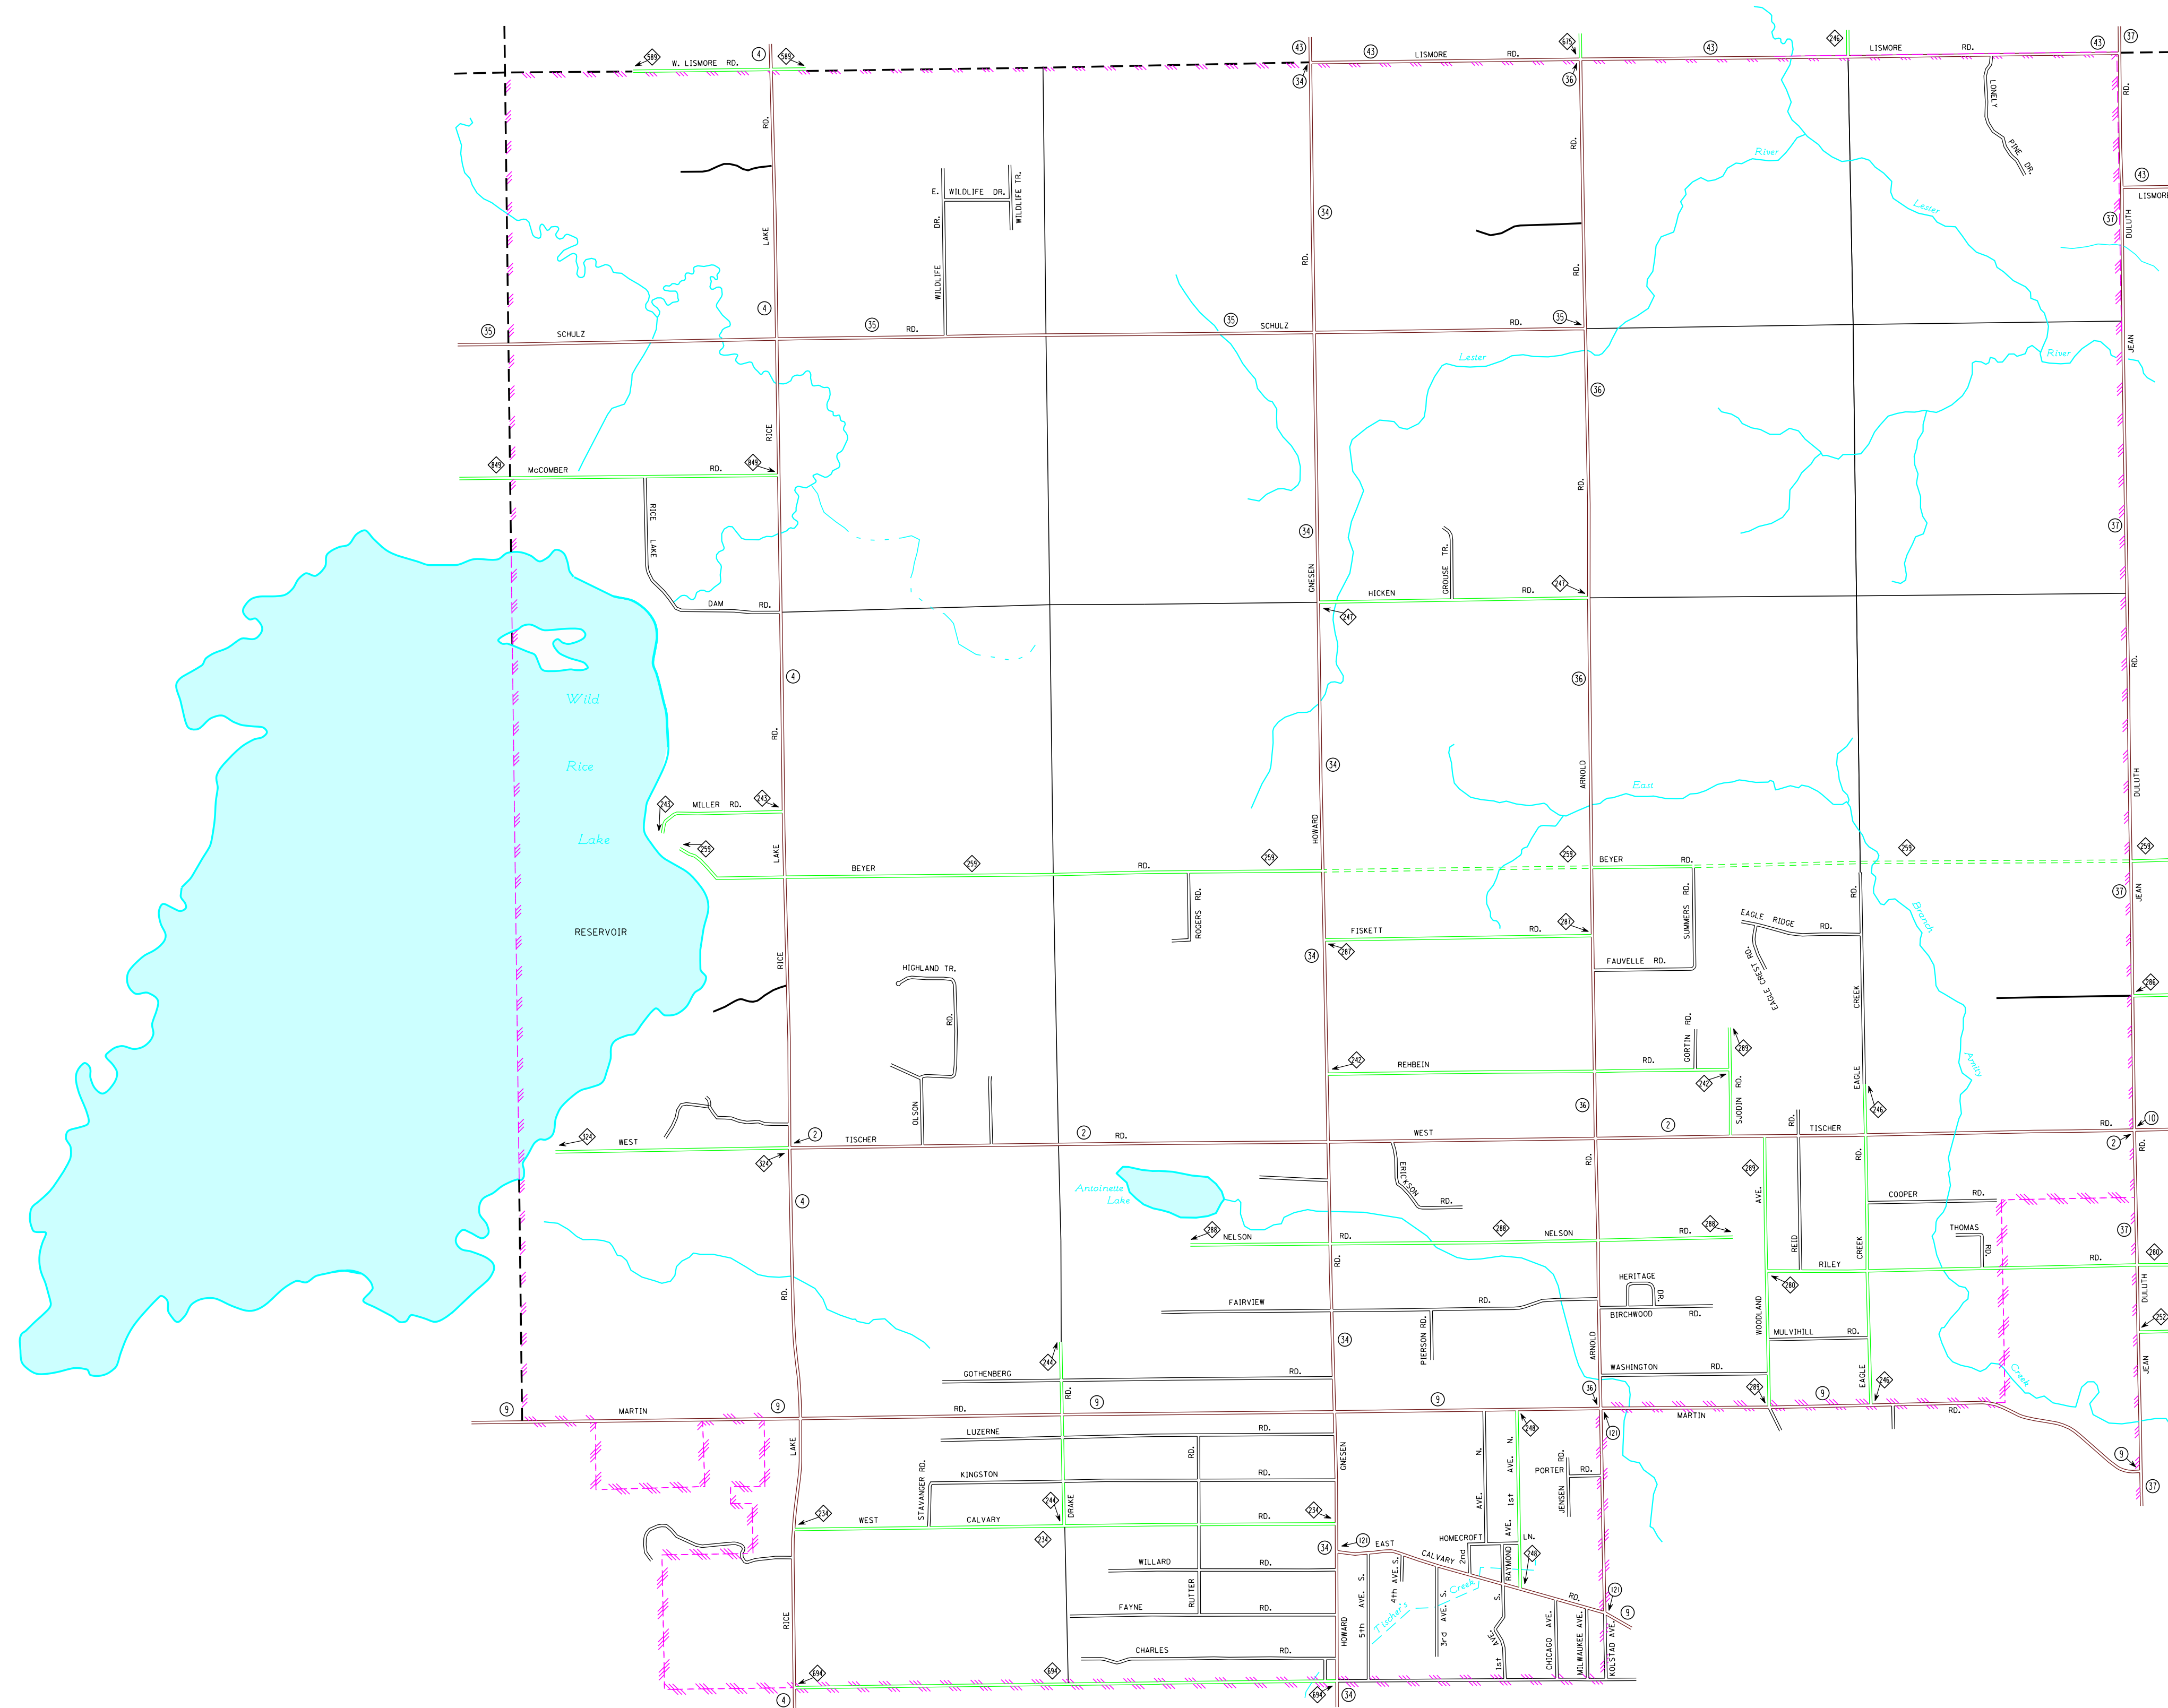

MUNICIPALITIES OF
SAINT LOUIS

PREPARED BY THE
MINNESOTA DEPARTMENT OF TRANSPORTATION
OFFICE OF TRANSPORTATION DATA & ANALYSIS
IN COOPERATION WITH
U.S. DEPARTMENT OF TRANSPORTATION
FEDERAL HIGHWAY ADMINISTRATION

2015
BASIC DATA - 2013

LEGEND

- INTERSTATE TRUNK HIGHWAY..... (35)
- U.S. TRUNK HIGHWAY..... (10)
- STATE TRUNK HIGHWAY..... (55)
- COUNTY STATE AID HIGHWAY..... (23)
- COUNTY ROAD..... (14)
- PUBLIC ROAD .....
- PRIVATE ROAD .....
- CORPORATE LIMITS.....

RICE LAKE
ST. LOUIS COUNTY
POP. 4,100