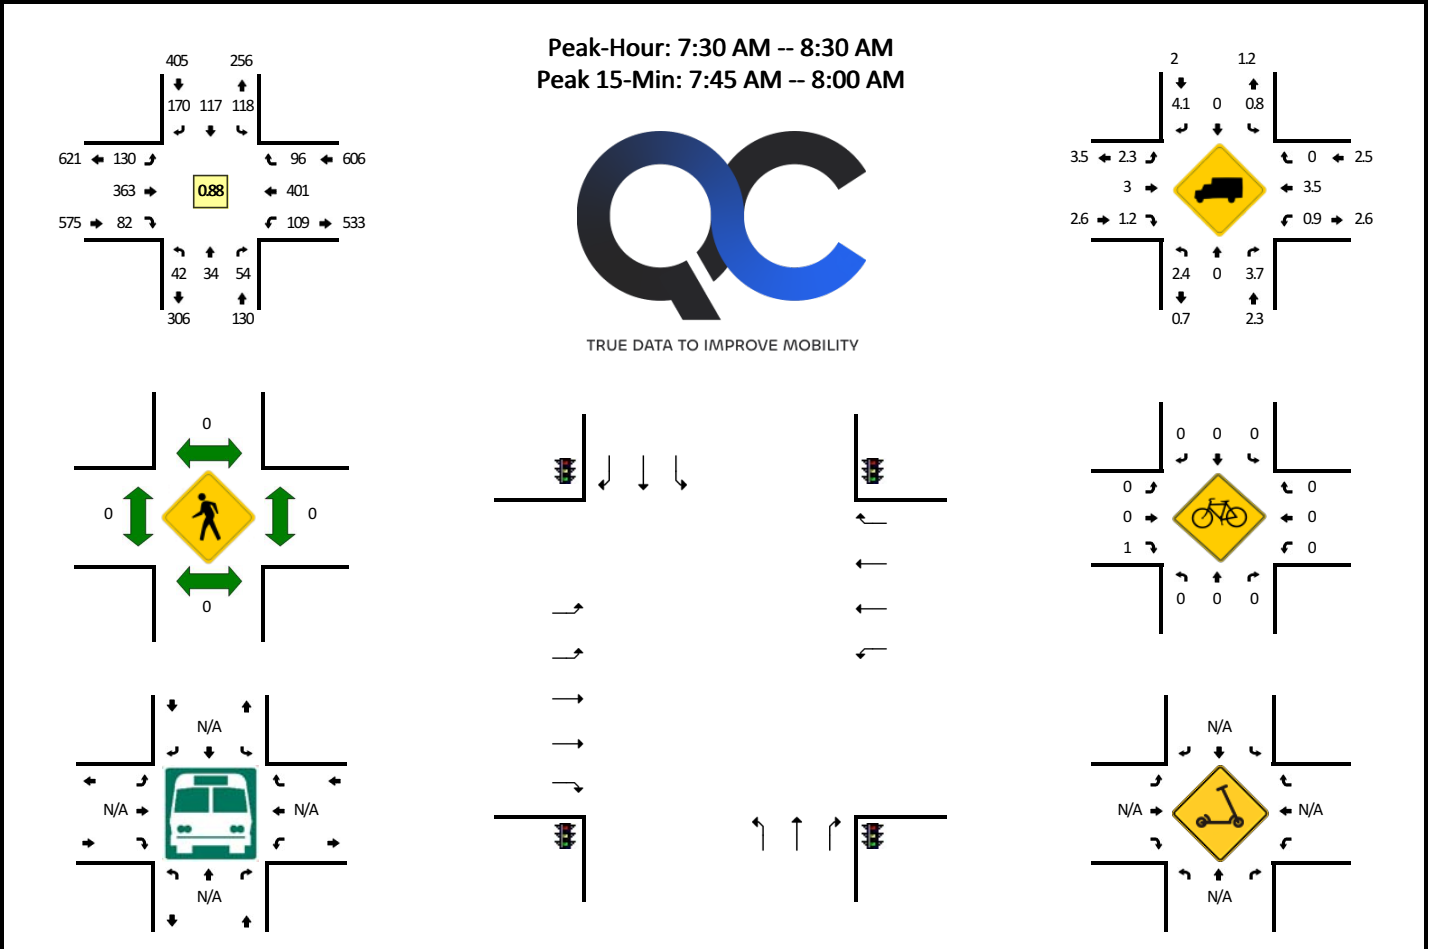

LOCATION: Club Pkwy NE/Davenport St NE -- 109th Ave NE
CITY/STATE: Blaine, MN

QC JOB #: 16374011
DATE: Thu, Oct 26 2023

15-Min Count Period Beginning At	Club Pkwy NE/Davenport St NE (Northbound)				Club Pkwy NE/Davenport St NE (Southbound)				109th Ave NE (Eastbound)				109th Ave NE (Westbound)				Total	Hourly Totals
	Left	Thru	Right	U	Left	Thru	Right	U	Left	Thru	Right	U	Left	Thru	Right	U		
7:00 AM	7	4	5	0	19	17	43	0	14	67	9	0	19	95	14	1	314	
7:15 AM	3	7	4	1	25	27	44	0	17	78	15	0	18	96	13	8	356	
7:30 AM	7	6	10	0	27	40	59	2	23	84	21	2	25	130	18	0	454	
7:45 AM	12	8	9	0	39	29	52	1	40	102	21	3	31	114	25	1	487	1611
8:00 AM	12	12	21	0	28	30	23	1	34	94	16	1	29	89	27	1	418	1715
8:15 AM	11	8	14	0	20	18	36	0	25	83	24	2	22	68	26	0	357	1716
8:30 AM	18	7	10	0	23	13	32	0	36	75	13	3	21	77	27	0	355	1617
8:45 AM	18	7	14	0	27	22	31	1	23	69	25	6	32	90	27	1	393	1523
Peak 15-Min Flowrates	Northbound				Southbound				Eastbound				Westbound				Total	
	Left	Thru	Right	U	Left	Thru	Right	U	Left	Thru	Right	U	Left	Thru	Right	U		
All Vehicles	48	32	36	0	156	116	208	4	160	408	84	12	124	456	100	4	1948	
Heavy Trucks	0	0	0		0	0	4		0	8	4		4	4	0		24	
Buses																		
Pedestrians		0				0				0				0			0	
Bicycles	0	0	0		0	0	0		0	0	4		0	0	0		4	
Scooters																		