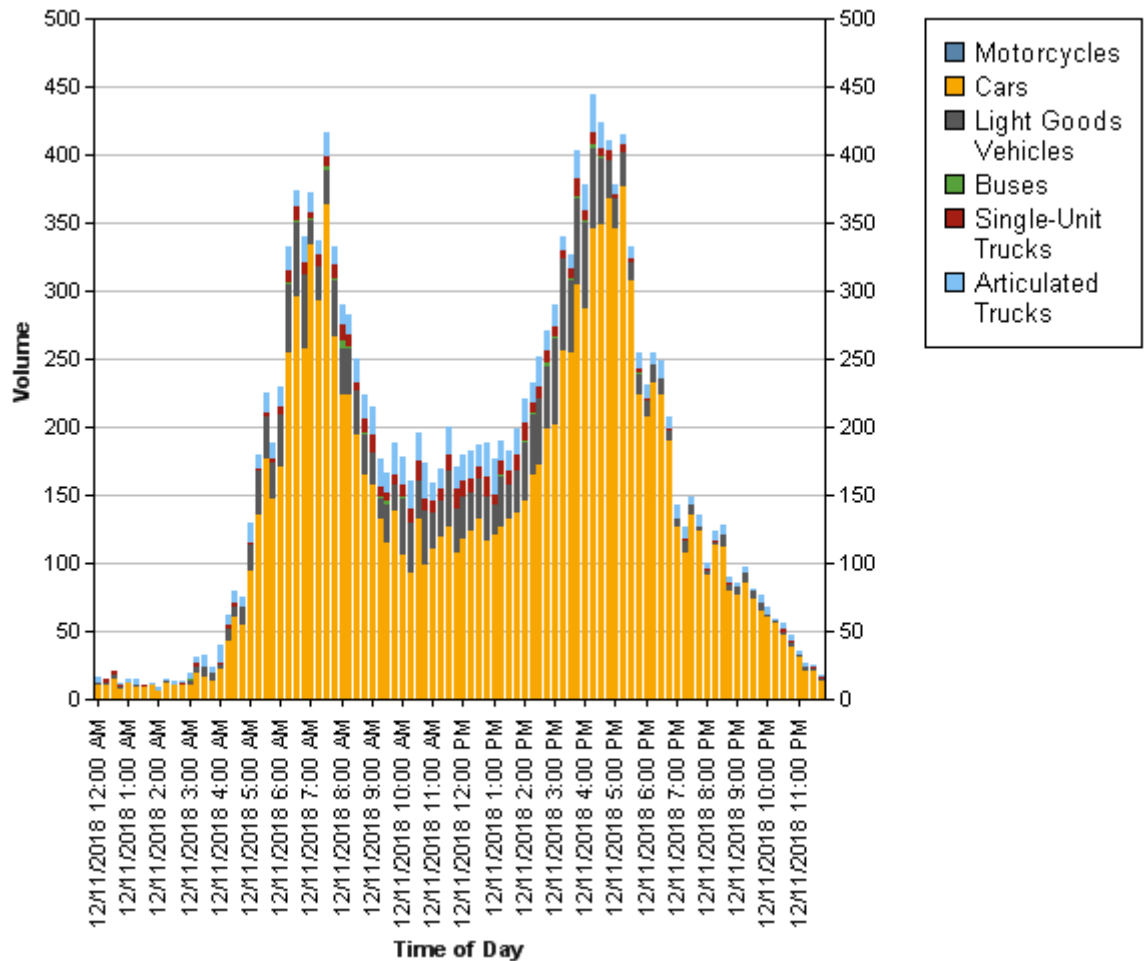

11:30 PM	0	8	0	0	1	1	10
11:45 PM	0	4	0	0	1	0	5
Total	0	6432	1103	25	227	507	8294
Total %	0.0	77.6	13.3	0.3	2.7	6.1	100.0
AM Times	12:00 AM	7:00 AM	6:00 AM	7:30 AM	11:00 AM	10:00 AM	6:45 AM
AM Peaks	0	984	177	5	22	31	1128
PM Times	12:00 PM	4:30 PM	3:15 PM	3:30 PM	1:15 PM	12:15 PM	4:00 PM
PM Peaks	0	337	62	6	21	35	429

Carver County Public Works (MN)
11360 Hwy 212 West

Cologne, Minnesota, United States 12345
952.466.5200 cbraun@co.carver.mn.us

Count Name: CSAH 43 and TH 212
Site Code:
Start Date: 12/11/2018
Page No: 7